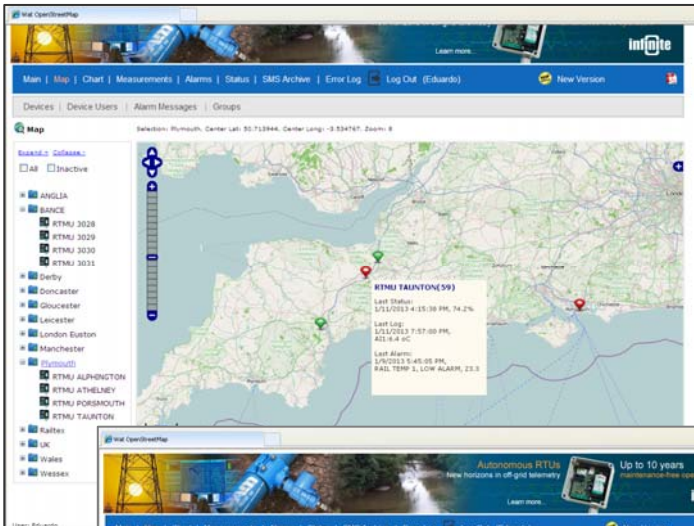

WaT : Web aided Telemetry

Introduction

The WaT is a cloud based web server for telemetry applications. It supports all of Infinite's devices as well as few 3rd party devices.

The server is a host for multiple clients and user accounts allowing seamless 24/7 unmanned device telemetry with centralised data management.

Device & data management

The WaT server database is Microsoft SQL Server. There is a comprehensive set of tools for users to :

- Create and manage groups of devices
- View, edit, delete, search & export data.
- Plot graphs and correlate measurement data in graphs.
- Create plot templates.
- Retrieve data backups.
- Configure user rights & restrictions.
- Configure rule based alarm event forwarding & notification via email, SMS or twitter.

Applications

- Remote telemetry
- Remote monitoring, alarming & control
- Central telemetry data management
- Multi user applications

Alarming & annunciation

- Manage alarm data and plot graphs
- Configure rules for server based alarm annunciation.
- Forward alarms & notifications via email, SMS or twitter.
- Acknowledge alarms via SMS or email.

Geographical maps

- Visualise alarms on maps.
- View groups of devices status.
- Plot GPS position data & routes.

Data backup

- User data are stored securely and backed up 24/7 with redundancy.
- Users can export telemetry data and create backups.