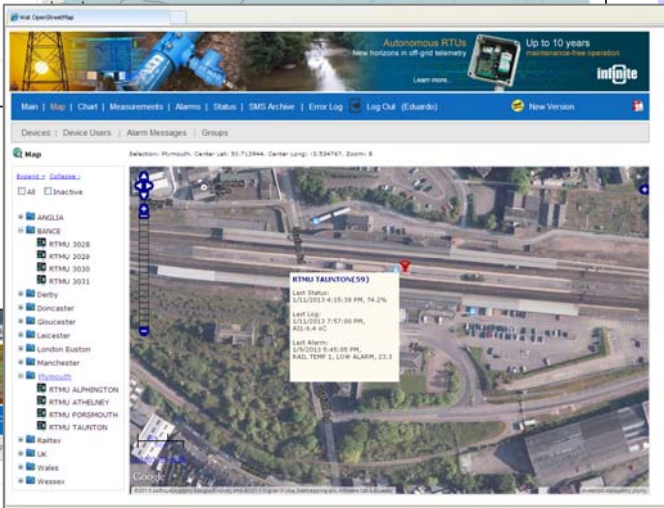

Alarming & annunciation

- Manage alarm data and plot graphs
- Configure rules for server based alarm annunciation.
- Forward alarms & notifications via email, SMS or twitter.
- Acknowledge alarms via SMS or email.

Geographical maps

- Visualise alarms on maps.
- View groups of devices status.
- Plot GPS position data & routes.

Data backup

- User data are stored securely and backed up 24/7 with redundancy.
- Users can export telemetry data and create backups.

Technical characteristics

Host address www.cloud-telemetry.com

Front end Microsoft ASP.net
Runs on any browser or device

Database Microsoft SQL Server 2013
Server HW Cloud based
2X HP Proliant DL380G6
(2XQuad Xeon 3Ghz, 32GB, 4TB HD)

Modems QSM26 GSM quad band modems
Internet Cloud VDSL connected

Ordering information

Code WAT-X

X=S/L 1 year subscription

X=CL Extra user login

Try it free

www.cloud-telemetry.com

Login: infinite

Password: guest

Infinite Informatics, Ltd.
1, Valaoritou Street
GR-54626 Thessaloniki, Greece
Phone: +30-2310-553545,
Fax: +30-2310-552006
Email: sales@indinf.gr
URL: www.infinite.com.gr, www.indinf.gr

Representative - Authorized dealer