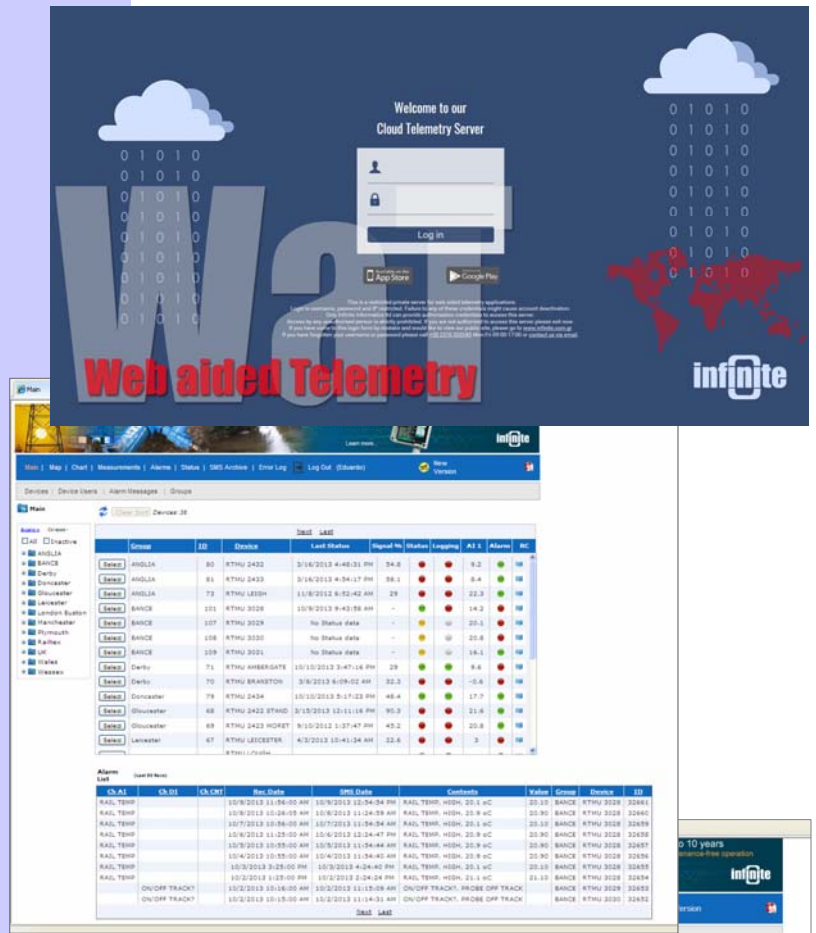

WaT : Web aided Telemetry

Introduction

The WaT is a cloud based web server for telemetry applications. It supports all of Infinite's devices as well as few 3rd party devices.

The server is a host for multiple clients and user accounts allowing seamless 24/7 unmanned device telemetry with centralised data management.

www.cloud-telemetry.com

Features

- Support for all Infinite product ranges including BSC, ADU, iLog & SCOM.
- Web interface accessible using any browser & device.
- Geographical map toolset to manage & supervise devices.
- A secure cloud back office offers device connectivity via SMS FTP, Email, Text files & TCP socket.
- Rule based alarm event forwarding & notification.
- Interface design allows use for any kind of application

Device & data management

The WaT server database is Microsoft SQL Server. There is a comprehensive set of tools for users to :

- Create and manage groups of devices
- View, edit, delete, search & export data.
- Plot graphs and correlate measurement data in graphs.
- Create plot templates.
- Retrieve data backups.
- Configure user rights & restrictions.
- Configure rule based alarm event forwarding & notification via email, SMS or twitter.

Applications

- Remote telemetry
- Remote monitoring, alarming & control
- Central telemetry data management
- Multi user applications

Alarming & annunciation

- Manage alarm data and plot graphs
- Configure rules for server based alarm annunciation.
- Forward alarms & notifications via email, SMS or twitter.
- Acknowledge alarms via SMS or email.